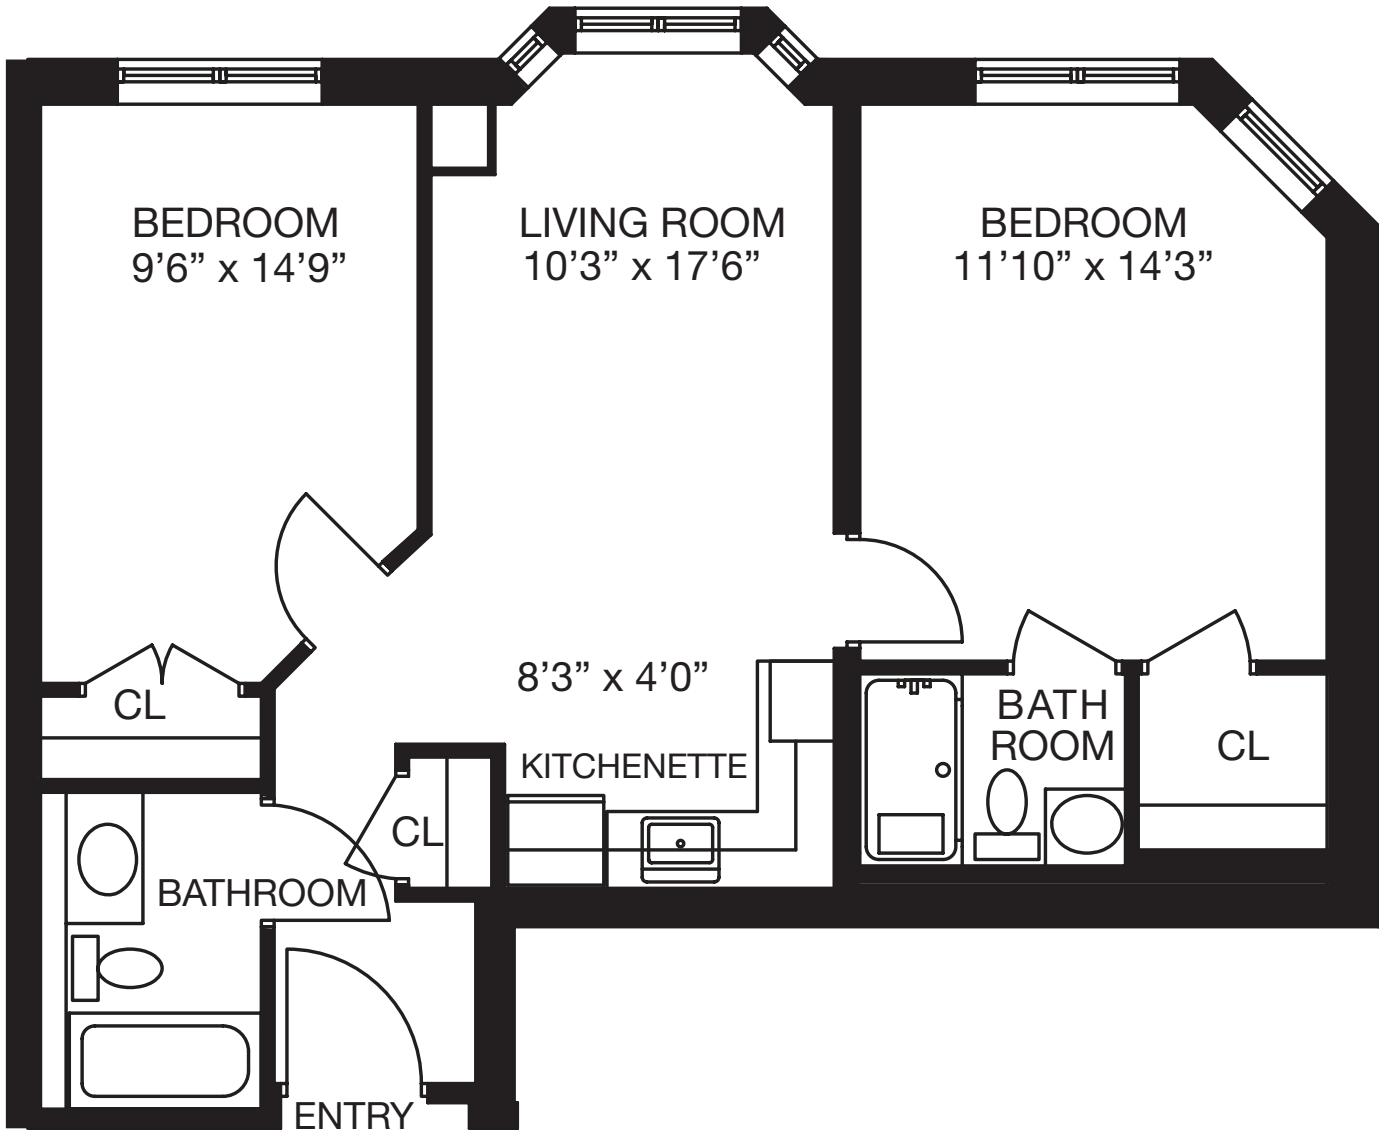

# The Rose

811 square feet

*Meadowlands*  
A VIVA RETIREMENT COMMUNITY