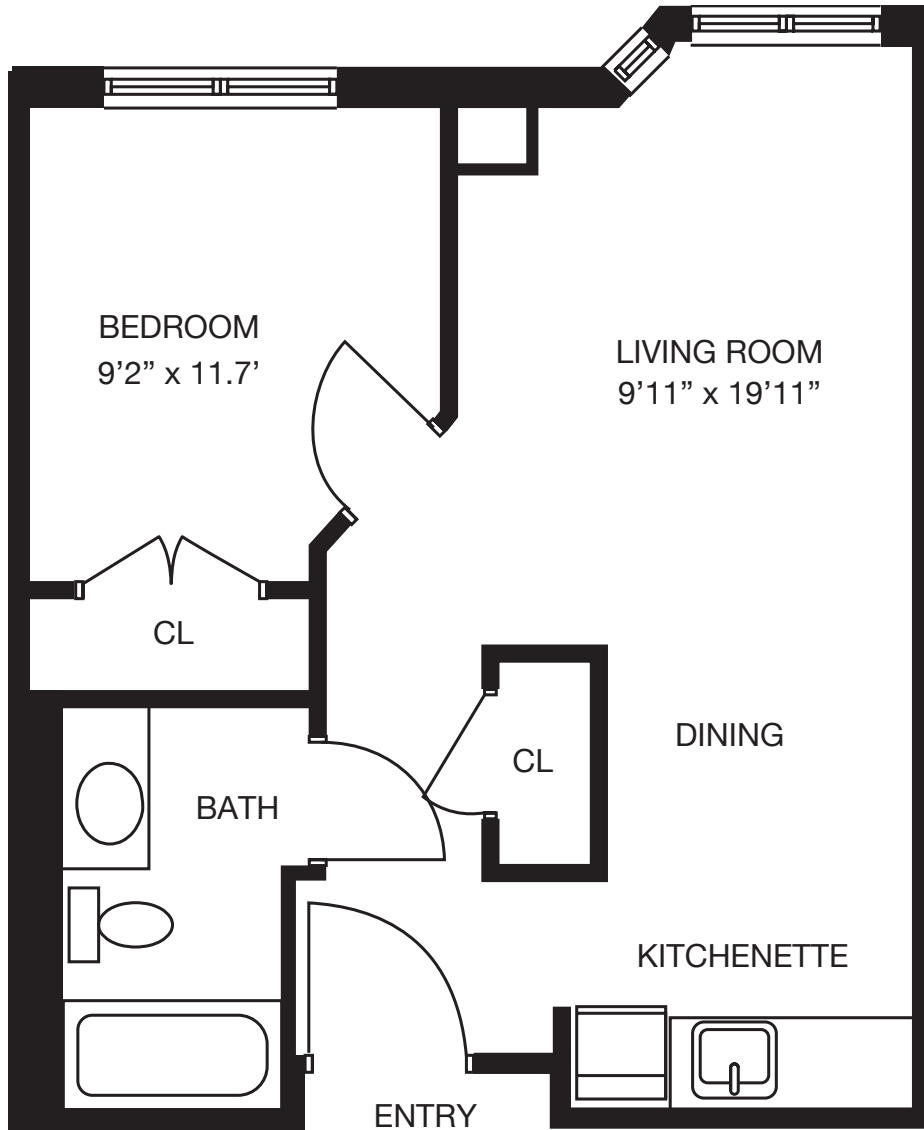

The Violet

510 square feet

Meadowlands
A VIVA RETIREMENT COMMUNITY