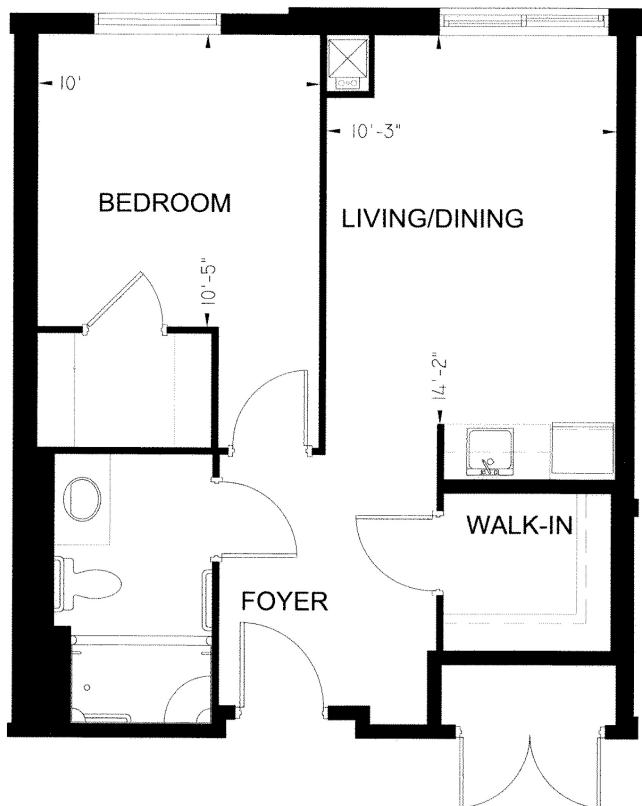

Suite 216 – Model Suite

1 Bedroom, 532 sq. ft., \$4,870/month*
Inner Court View

Beautiful. Spacious. Convenient. Safe. When we design our suites, we take our time to think about what is most important to you.

All suites include the following:

- Seasonal personal control of heating and air conditioning
- Kitchenette with full size refrigerator and microwave
- Private bathroom featuring walk-in shower with built-in seat and safety bars
- Spacious walk-in closet
- Neutral suite finishes to let your personal style shine
- Emergency call button system